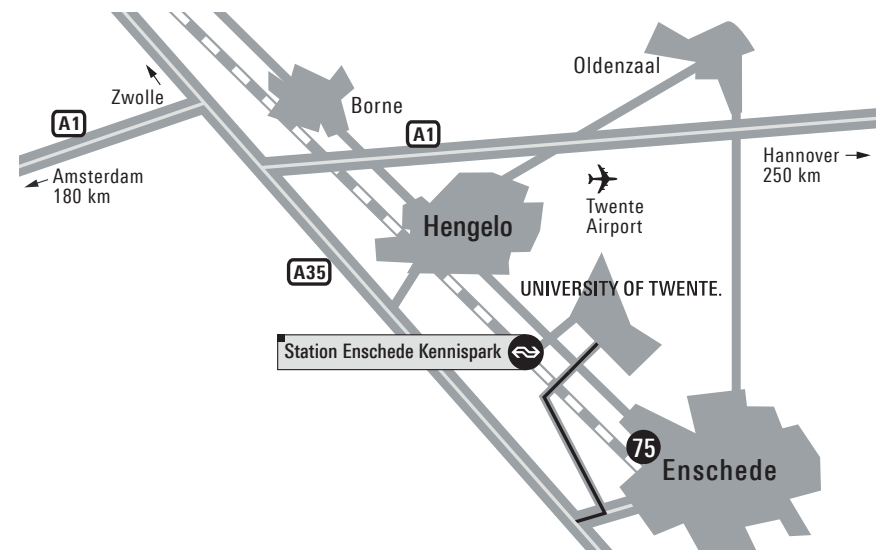

Destination	Building number
INSTITUTES	
Digital Society Institute	11
MESA+ Institute	15, 16
Technical Medical Centre	15
SERVICE DEPARTMENTS AND FACILITIES	
Acasa (student housing)	58
Admission Office	47
Bicycle workshop 'De 2^e Versnelling'	53
Campus Company (reservations & events)	47
Central Student Administration (CSA)	47
Centre for Educational Support (CES)	47
Children's day care centre 'Vlinder' (Catalpa)	60
Culture centre, Vrijhof	47
Delivery	5
DesignLab	17
Exam Hall (Therm)	69
Executive Board (CvB)	3
Campus & Facility Management (CFM)	6
Faculty Club	42
Finance (FIN)	2
General Affairs (AZ)	2
General Practitioner & Dentist	58
Hair Dresser (De Barreboks)	51
High Tech Factory	46
Hotel Drienerburgh	44
Hotel Logica	65
Human Resources (HR)	2
ICT-Servicedesk	9
Destination	Building number
Kennispark Twente (via parking Hengelosestraat)	17
Library, IT & Archive (LISA)	47

Visiting Address
University of Twente
Drienerlolaan 5
7522 NB Enschede

ITC
Hengelosestraat 99
7514 AE Enschede

Postal address
University of Twente
Postbus 217
7500 AE Enschede

Route to the campus / University of Twente?

BY CAR

From the A1 motorway, take the A35 motorway in the direction of **Enschede**
Take exit 26: **Enschede - West / Universiteit**
Follow the signs 'Universiteit'

BY TRAIN / BUS

From **Enschede** railway station: line number 1 in the direction of 'Universiteit Twente'
line number 8 in the direction of Hengelo-Noord
line number 9 in the direction of Hengelo

From **Enschede Kennispark** railway station: line number 1 in the direction of 'Universiteit Twente'

From **Hengelo** railway station: line number 9 in the direction of Enschede
line number 15 in the direction of 'Universiteit Twente'
line number 16 in the direction of 'Universiteit Twente'

For more information, please visit www.9292.nl

Route to faculty ITC 75

Follow the route to the **University**
After the roundabout, turn right (follow 'Centrum')
After 3 km, you will find the ITC building at your right-hand side