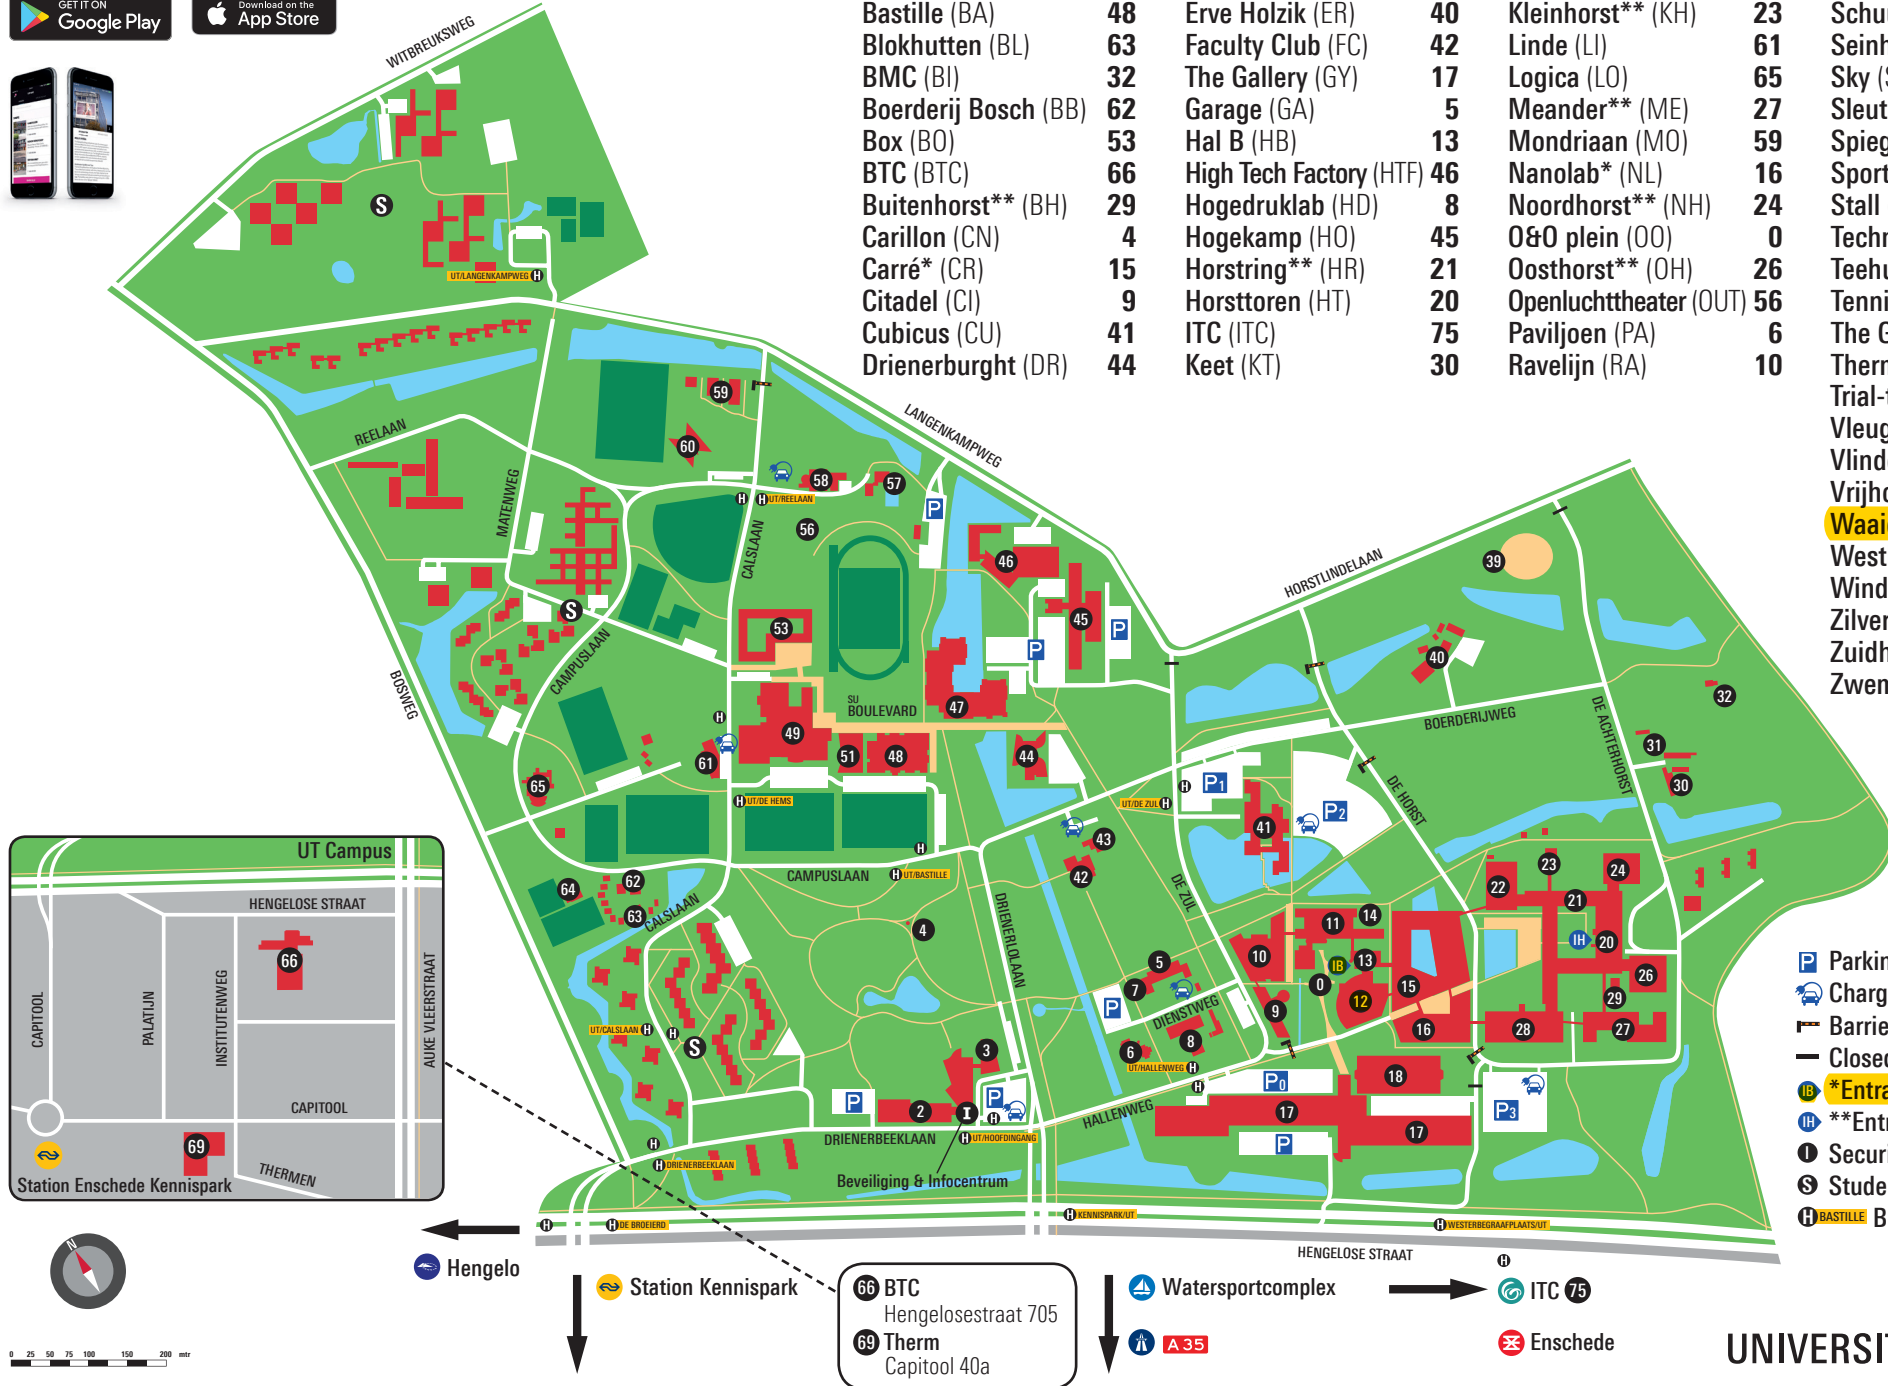

This map is downloadable at www.utwente.nl/campusmap

For a 3d-version see maps.utwente.nl

OR DOWNLOAD THE **CAMPUS APP!**

MAP OF THE UNIVERSITY OF TWENTE

Bastille (BA)	48	Erve Holzik (ER)	40	Kleinhorst** (KH)	23	Schuur (SR)	43
Blokhutten (BL)	63	Faculty Club (FC)	42	Linde (LI)	61	Seinhuis (SH)	7
BMC (BI)	32	The Gallery (GY)	17	Logica (LO)	65	Sky (SK)	51
Boerderij Bosch (BB)	62	Garage (GA)	5	Meander** (ME)	27	Sleutel (SL)	58
Box (BO)	53	Hal B (HB)	13	Mondriaan (MO)	59	Spiegel (SP)	2
BTC (BTC)	66	High Tech Factory (HTF)	46	Nanolab* (NL)	16	Sportcentrum (SC)	49
Buitenhorst** (BH)	29	Hogedruklab (HD)	8	Noordhorst** (NH)	24	Stall (ST)	63
Carillon (CN)	4	Hogekamp (HO)	45	O&O plein (OO)	0	Technohal (TL)	18
Carre* (CR)	15	Horstring** (HR)	21	Oosthorst** (OH)	26	Teehuis (TH)	14
Citadel (CI)	9	Horsttoren (HT)	20	Openluchttheater (OUT)	56	Tennispark (TP)	64
Cubicus (CU)	41	ITC (ITC)	75	Paviljoen (PA)	6	The Gallery (GY)	17
Drienerburght (DR)	44	Keet (KT)	30	Ravelijn (RA)	10	Therm (TM)	69
						Trial-terrein (TT)	39
						Vleugel (VL)	3
						Vlinder (VI)	60
						Vrijhof (VR)	47
						Waaier* (WA)	12
						Westhorst** (WH)	22
						Windpark (WP)	31
						Zilverling (ZI)	11
						Zuidhorst** (ZH)	28
						Zwembad (ZW)	57

From **Enschede Kennispark** railway station: line number 1 in the direction of 'Universiteit Twente'

From **Hengelo** railway station: line number 9 in the direction of Enschede
 line number 15 in the direction of 'Universiteit Twente'
 line number 16 in the direction of 'Universiteit Twente'

For more information, please visit www.9292.nl

Route to faculty ITC 75

Follow the route to the **University**
 After the roundabout, turn right (follow 'Centrum')
 After 3 km, you will find the ITC building at your right-hand side